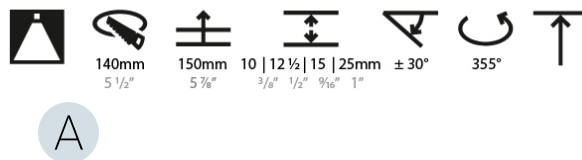

ELECTRICAL

Lamp Type: LED (Zhaga Standard)
Input Wattage (W): 13.2 / 16.5
Total Output Wattage (W): 12.1 / 14.7
Dimming: Tri-Mode (Non-Dimming and Phase Dimming (120Vac only) and 0-10V Dimming)
Driver Included: No
Driver Location: Recessed Housing
Driver Type: Constant Current - Universal
Driver Class: Class 2
Housing: See components
Input Voltage (V): 120 - 277
Constant Current (MA): 350

LED

Number of LEDs: 1
Color Temperature (°K): 2700 / 3000 / 3500 / 4000
Max. Delivered Lumen (lm): 870 / 970 / 1038 / 1060
Nominal Lumen (lm): 960 / 1070 / 1156 / 1180
CRI: >90 CRI
Efficiency (%): 90.5
Lamp Life (hrs): 50000
Upon Request: RGB-W Tunable White Special Color Temperature Special LED

OPTICAL

Reflector: 10
Beam Angle: Narrow
Adjustability: Rotational 355°; Tilt 30°
Upon Request: Special Beam Angles

RATINGS AND CERTIFICATIONS

382, F 416-247-9319, www.zaneen.com
Certified by Intertek for North American standards. At the end of the existing Model #. For assistance on 'custom' specifications, contact zteam@zaneen.com.
In a constant effort to supply the best product, we reserve the right to change specifications or materials without notice. The most recent specification sheets are found at zaneen.com
IP rating: IP20