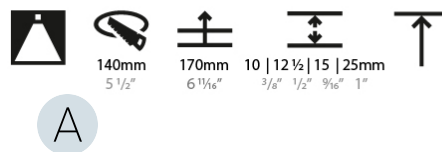

ELECTRICAL

Lamp Type: LED (Zhaga Standard)
Input Wattage (W): 13.2 / 16.5
Total Output Wattage (W): 12.1 / 14.7
Dimming: Tri-Mode (Non-Dimming and Phase Dimming (120Vac only) and 0-10V Dimming)
Driver Included: No
Driver Location: Recessed Housing
Driver Type: Constant Current - Universal
Driver Class: Class 2
Housing: See components
Input Voltage (V): 120 - 277
Constant Current (MA): 350

LED

Number of LEDs: 1
Color Temperature (°K): 2700 / 3000 / 3500 / 4000
Max. Delivered Lumen (lm): 814 / 877 / 911 / 930
Nominal Lumen (lm): 1246 / 1342 / 1396 / 1424
CRI: >90 CRI
Efficiency (%): 90.5
Lamp Life (hrs): 50000
Upon Request: RGB-W Tunable White Special Color Temperature Special LED

OPTICAL

Reflector°: 10
Optic°: Lens Pack - No Lens / Linear Spread Lens / Honeycomb / Spread Lens
Upon Request: Special Beam Angles

RATINGS AND CERTIFICATIONS

382, F 416-247-9319, www.zaneen.com

Created by Interchange for North American Standards at the end of the existing Model #. For assistance on 'custom' specifications, contact zteam@zaneen.com. In a constant effort to supply the best product, we reserve the right to change specifications or materials without notice. The most recent specification sheets are found at zaneen.com

IP rating: IP20